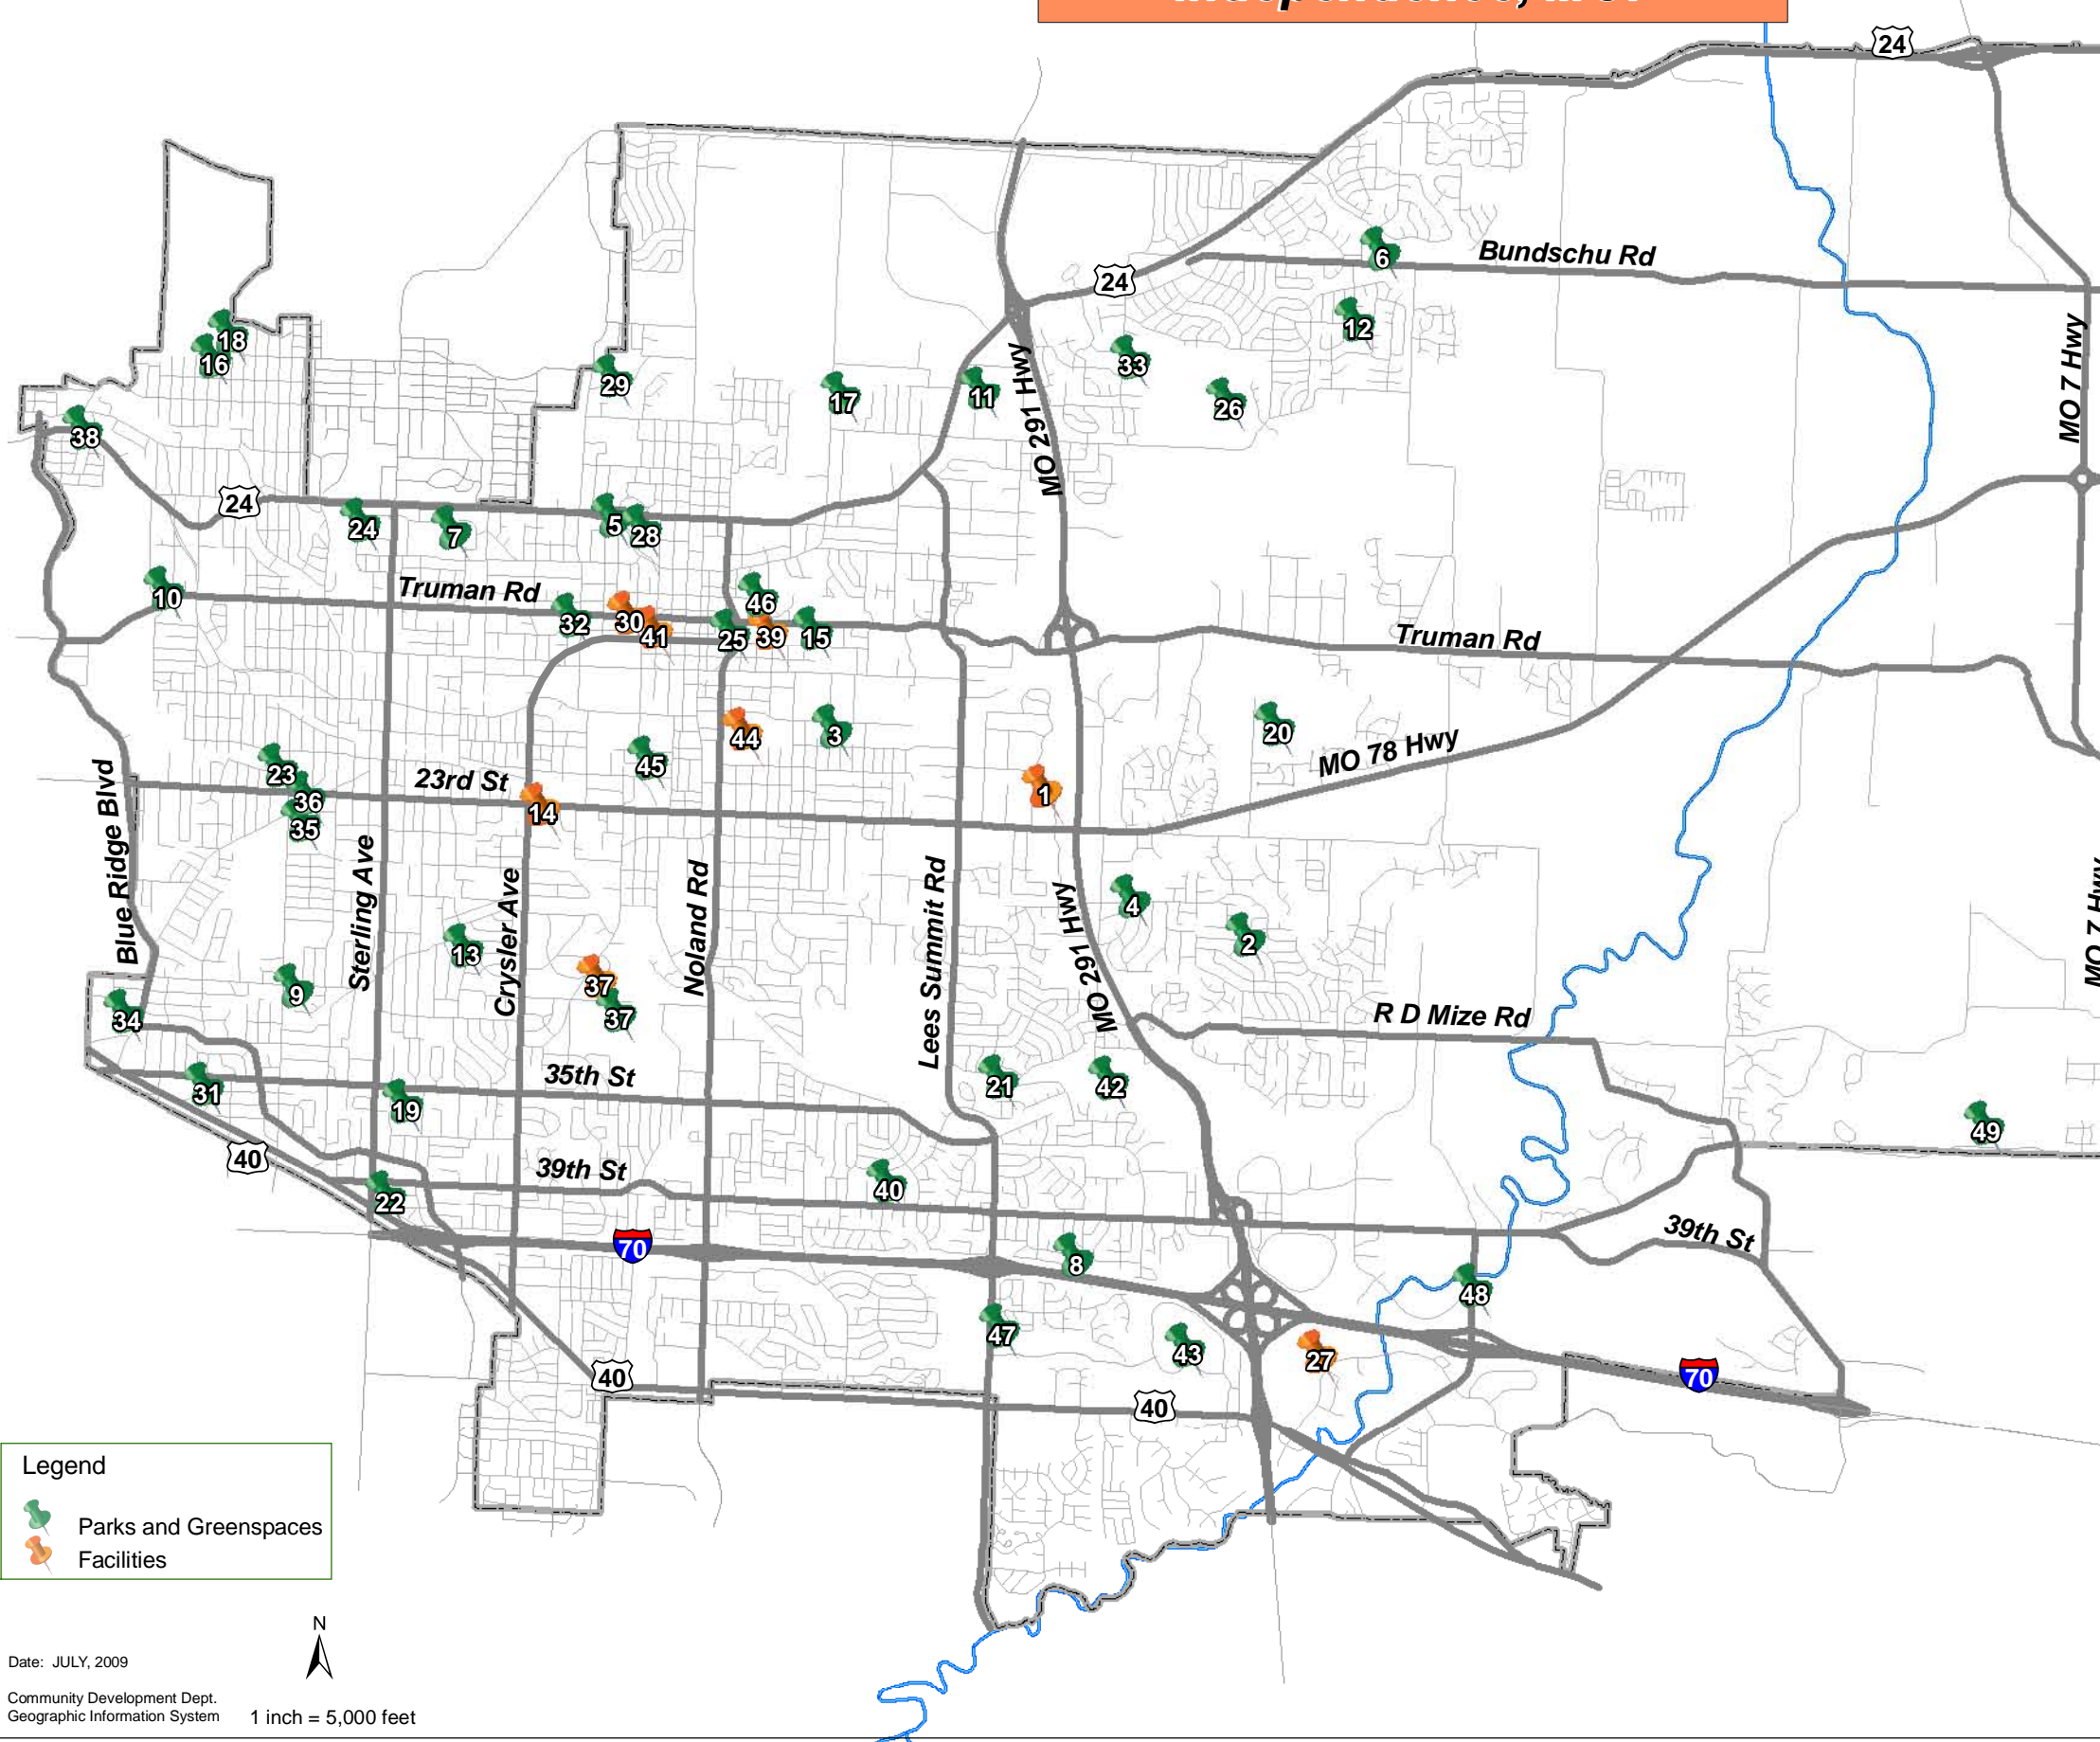

Parks & Recreation Facilities Independence, MO.

City of Independence		www.ci.independence.mo.us	
Site	Map #	Location	
Adventure Oasis Waterpark	1	2100 S. Hub Dr.	
Beckett Park	2	2701 S. Cherokee St.	
Benton Park	3	707 S. Crane St.	
Blackburn School Park	4	17203 E. R D Mize Rd.	
Brady Park (greenspace)	5	900 N. Delaware Ave.	
Bund-Jack Park	6	1001 N. Jackson Dr.	
Bundschu Park	7	11400 E. 9th St. S.	
Carriage Hills Park	8	16841 E. 41st St. S.	
Cassell Park	9	10401 E. 31st St. S.	
Charles Long Park (greenspace)	10	9300 E. Truman Rd.	
Choplin Hood Park	11	15919 E. Cogan Ln	
Cler-Mont School Park	12	19009 E. Susquehanna Ridge	
Country Club Park	13	2930 S. Norton Ave.	
Crysler Stadium	14	2301 S. Crysler Ave.	
Curtis Park (greenspace)	15	700 E. Lexington Ave.	
Davis Park	16	221 N. Arlington Ave.	
Dickinson Park	17	1700 Dickinson Rd.	
Fairmount Park	18	300 N. Home Ave.	
Firehouse Park	19	11305 E. 35th St. S.	
George Owens Nature Park	20	1601 S. Speck Rd.	
Glendale Park	21	16010 E. Crackerneck Rd.	
High Ridge Park (greenspace)	22	11301 E. 40th St. S.	
Hill Park & Skatepark	23	2201 S. Maywood Ave.	
Hink Park (greenspace)	24	10900 E. 8th St. S.	
Hiram Young Park	25	215 E. Lexington Ave.	
Independence Athletics Complex	26	17800 E. Salisbury Rd.	
Independence Events Ctr. & Rink	27	19100 E. Valley View Pkwy.	
McCoy Park	28	800 N. Bess Truman Pkwy.	
Mill Creek Park	29	1717 N. River Blvd.	
Palmer Center	30	218A N. Pleasant St.	
Pitcher Park (greenspace)	31	9807 E. 35th Terrace S.	
Polly's Pop Park	32	204 N. River Blvd.	
Randall School Park	33	509 N. Jennings Rd.	
Roberts Park	34	3250 S. Blue Ridge Blvd.	
Rock Creek Trail	35	Trailhead in Rotary Park	
Rotary Park	36	10615 E. 24th St. S.	
Santa Fe Trail Park	37	2731 S. Santa Fe Rd.	
Santa Fe Trail Pk. Tennis Complex	37	2731 S. Santa Fe Rd.	
St. Clair Park	38	8851 E. US 24 Hwy.	
Sermon Community Center	39	201 N. Dodgion Ave.	
Sycamore Hills Park	40	S. Haden Dr.	
Truman Memorial Building	41	416 W. Maple	
Van Hook Park	42	3231 S. Shrank Ave.	
Waterfall Park	43	4501 S. Bass Pro Dr.	
Woodlawn Cemetery	44	701 S. Noland Rd.	
Woodlawn Park	45	401 E. Sea Ave.	
Young Park	46	405 N. Dodgion Ave.	
Jackson County Sites www.jacksongov.org			
Adair Park	47	4400 S. Lee's Summit Rd.	
Little Blue Trace Trail & Park	48	S. Little Blue Pkwy/Jackson Dr.	
MO Dept. of Conservation Sites www.mdc.mo.gov			
Burr Oak Woods Nature Center	49	1401 NW Park Rd., Blue Springs	
James A. Reed Wildlife Area	*	* See website for information.	