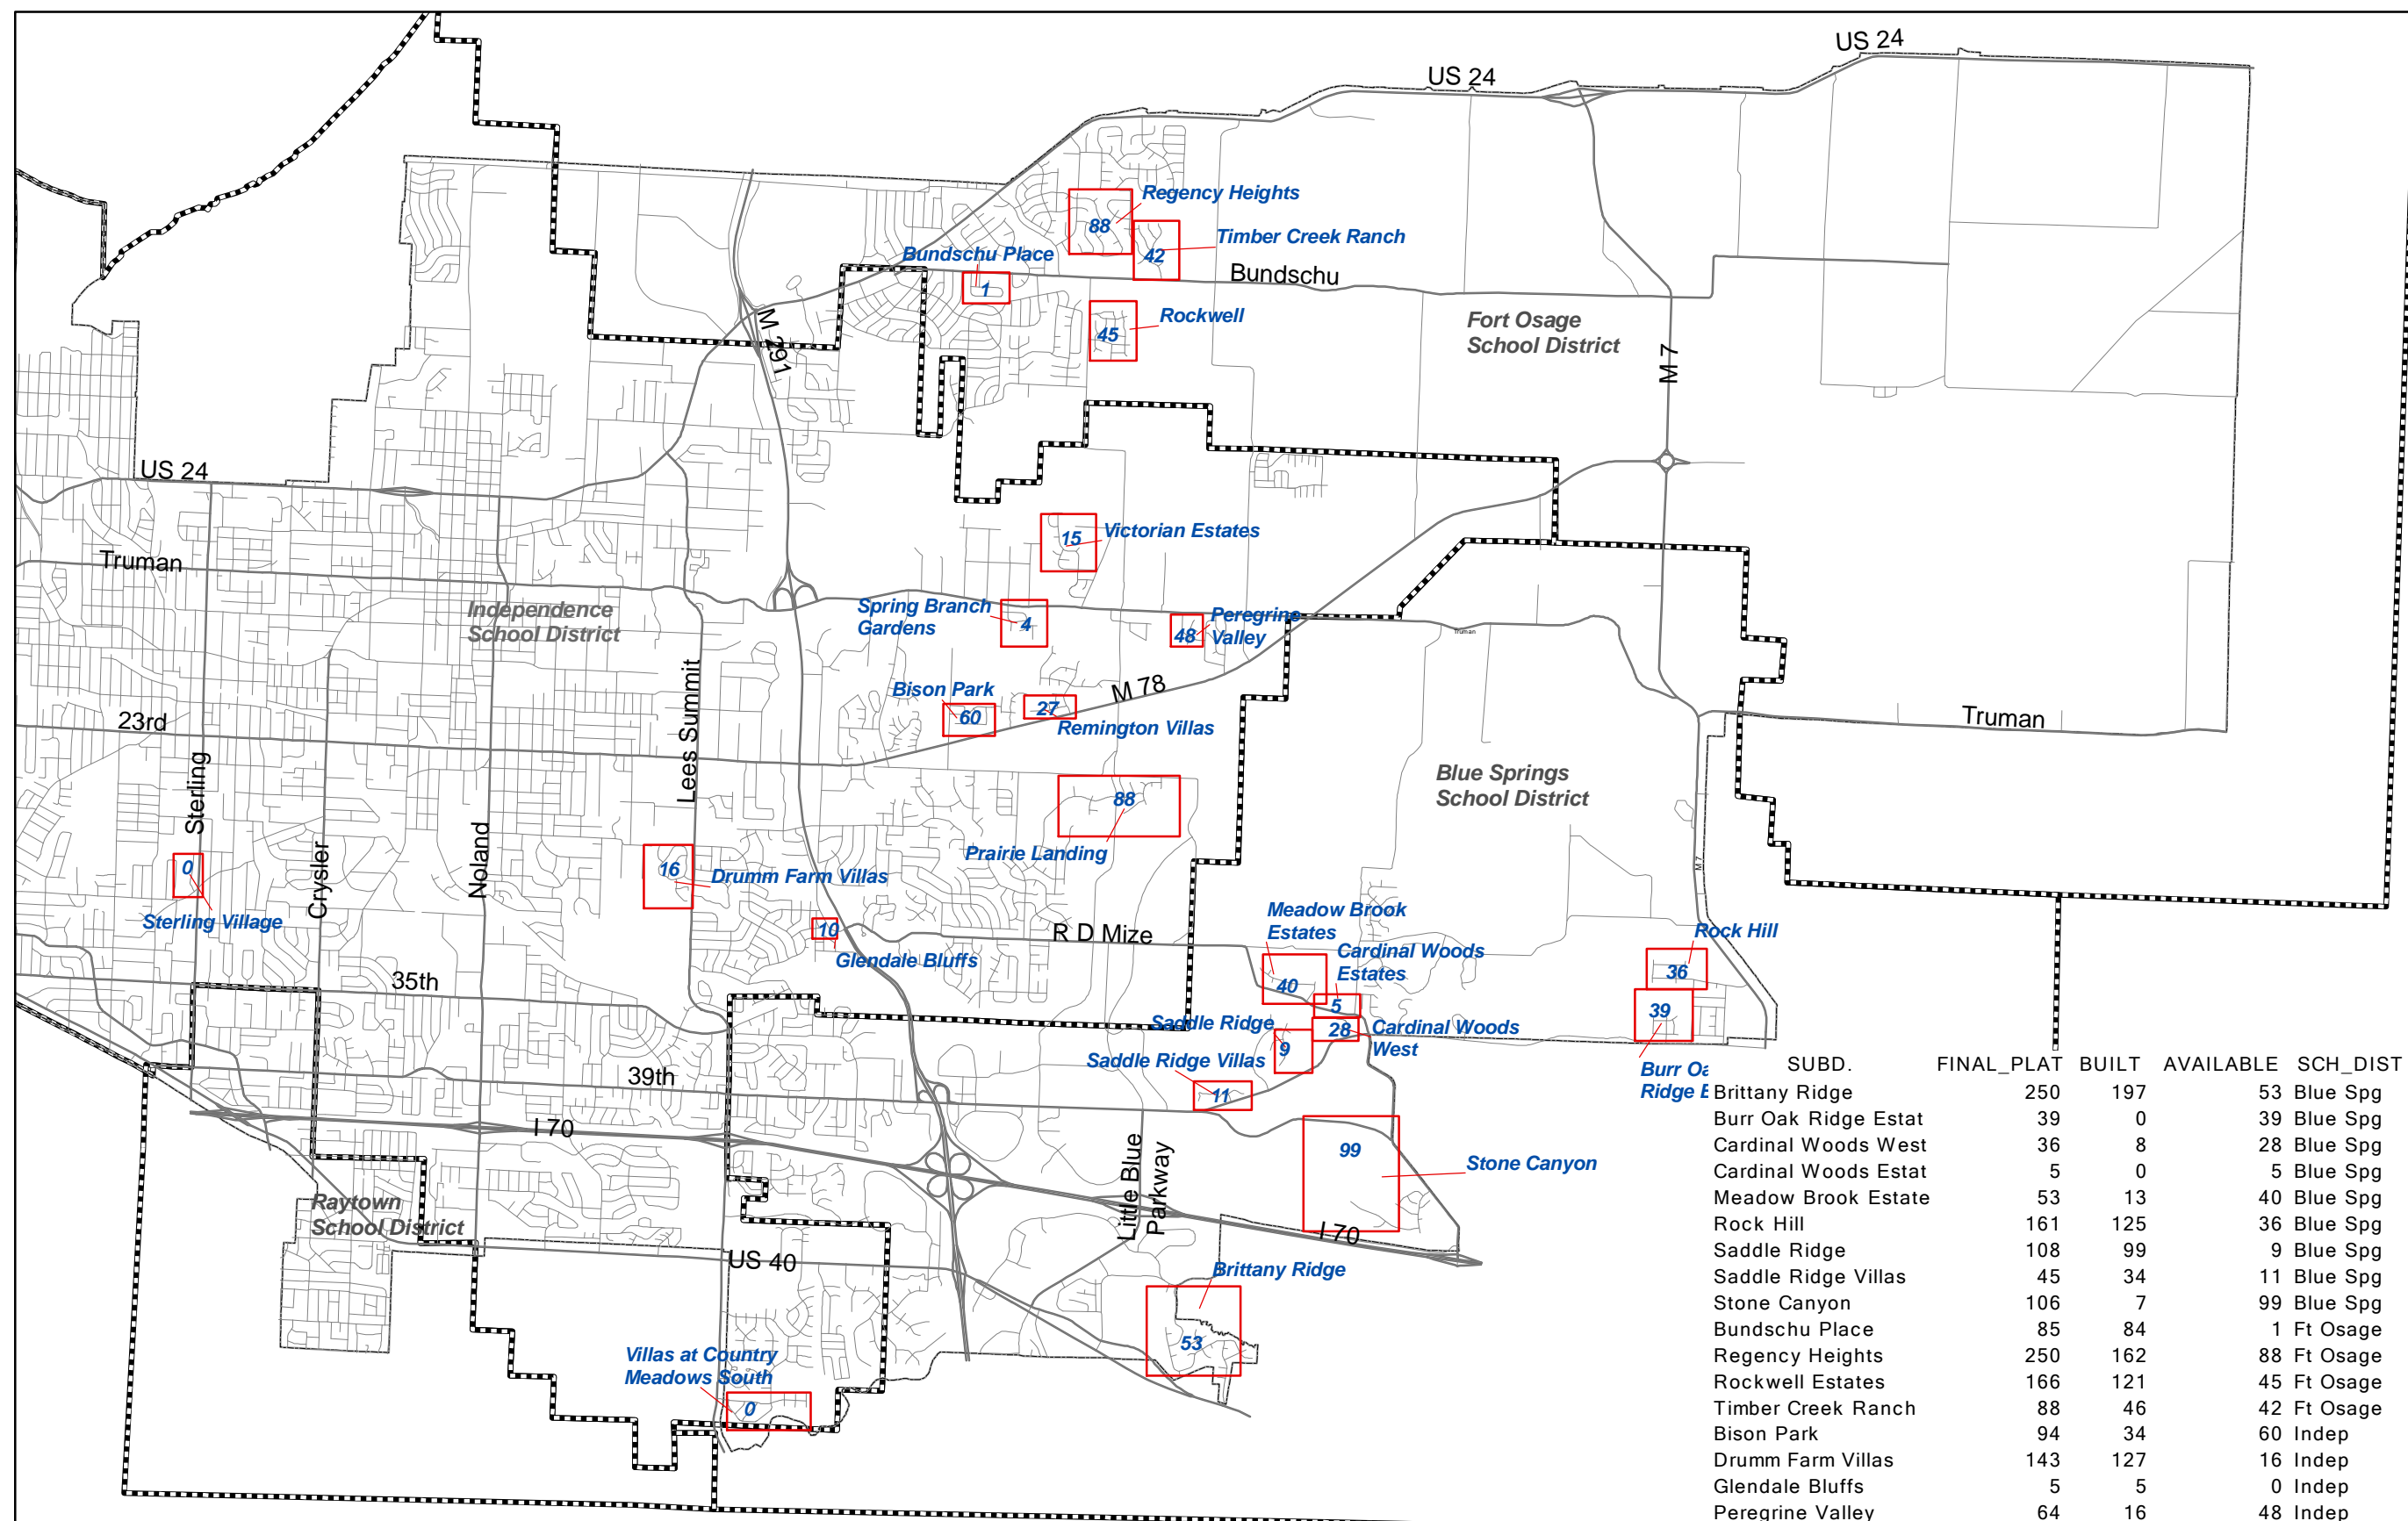

# Available Platted Residential Lots In Independence

**Legend**

- School Districts
- City Limits
- Major Roads
- Streets

**NOTE:**  
Available lots based on Platted property only. Preliminary Plats were not included.

SUBD.	FINAL_PLAT	BUILT	AVAILABLE	SCH_DIST
Brittany Ridge	250	197	53	Blue Spg
Burr Oak Ridge Estat	39	0	39	Blue Spg
Cardinal Woods West	36	8	28	Blue Spg
Cardinal Woods Estat	5	0	5	Blue Spg
Meadow Brook Estate	53	13	40	Blue Spg
Rock Hill	161	125	36	Blue Spg
Saddle Ridge	108	99	9	Blue Spg
Saddle Ridge Villas	45	34	11	Blue Spg
Stone Canyon	106	7	99	Blue Spg
Bundschu Place	85	84	1	Ft Osage
Regency Heights	250	162	88	Ft Osage
Rockwell Estates	166	121	45	Ft Osage
Timber Creek Ranch	88	46	42	Ft Osage
Bison Park	94	34	60	Indep
Drumm Farm Villas	143	127	16	Indep
Glendale Bluffs	5	5	0	Indep
Peregrine Valley	64	16	48	Indep
Prairie Landing	133	45	88	Indep
Remington Villas	93	66	27	Indep
Spring Branch Garde	74	70	4	Indep
Sterling Village	16	16	0	Indep
Victorian Estates	137	122	15	Indep
Villas at Country Mds	159	159	0	Indep
<b>TOTAL</b>	<b>2310</b>	<b>1556</b>	<b>754</b>	

1 inch = 5,374 feet

**DATA CURRENT AS OF NOVEMBER 30, 2009**