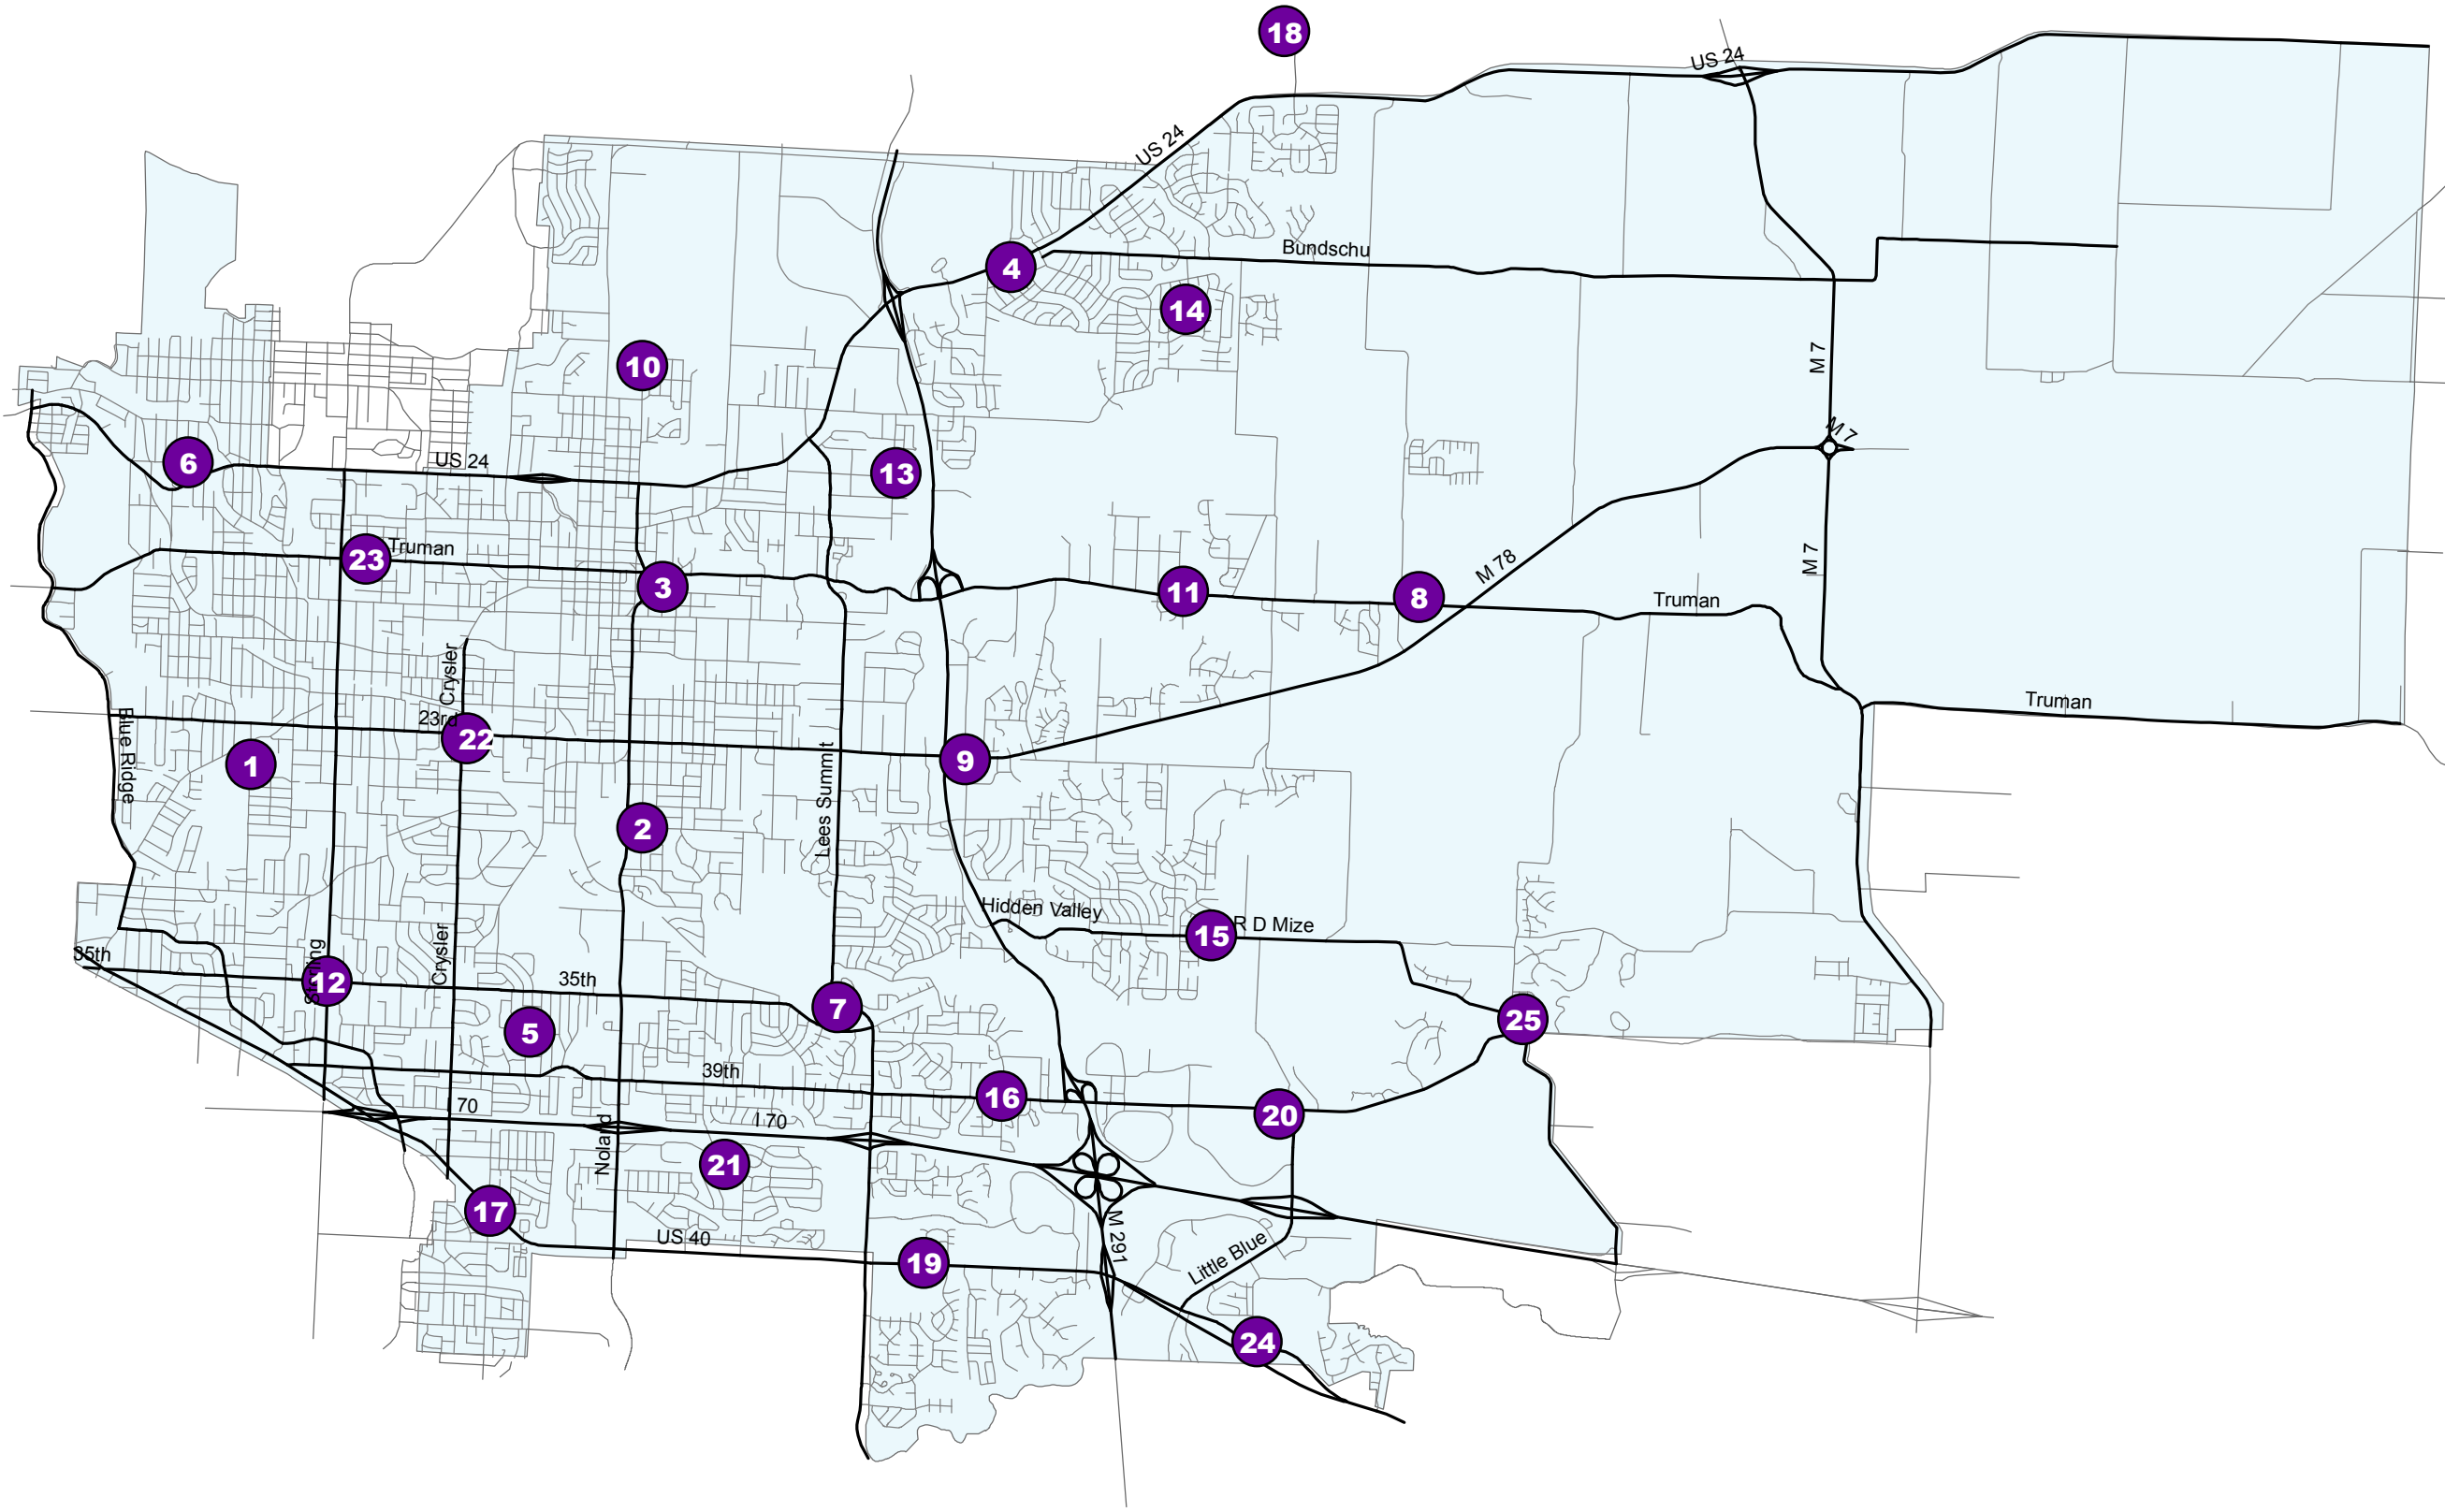

City of Independence Warning Siren Locations

SIREN	SIRENLOCATION
1	25th & Hardy - Rock Creek
2	Dodgion & Gudgell
3	100 N Pearl St
4	US 24 Hwy & Dakota
5	37th & Delaware
6	Independence Ave-Evanson
7	Lees Summit & Kiger Rd
8	21300 E Truman Rd
9	23rd & RD Mize Rd
10	N. Noland Rd & Sue Ln
11	E Truman Rd & Ann St
12	35th & Sterling
13	Mechanic & Lacy
14	19009 E Susquehanna Ridge
15	RD Mize Rd & Iva Dr
16	39th & Crackerneck Rd
17	US 40 Hwy & Norfleet Rd
18	Salem East-Blue Mills Rd
19	US 40 Hwy & Kendall
20	19925 E 39th St
21	43rd & Phelps Rd
22	23rd & Chrysler
23	Truman Rd & Claremont