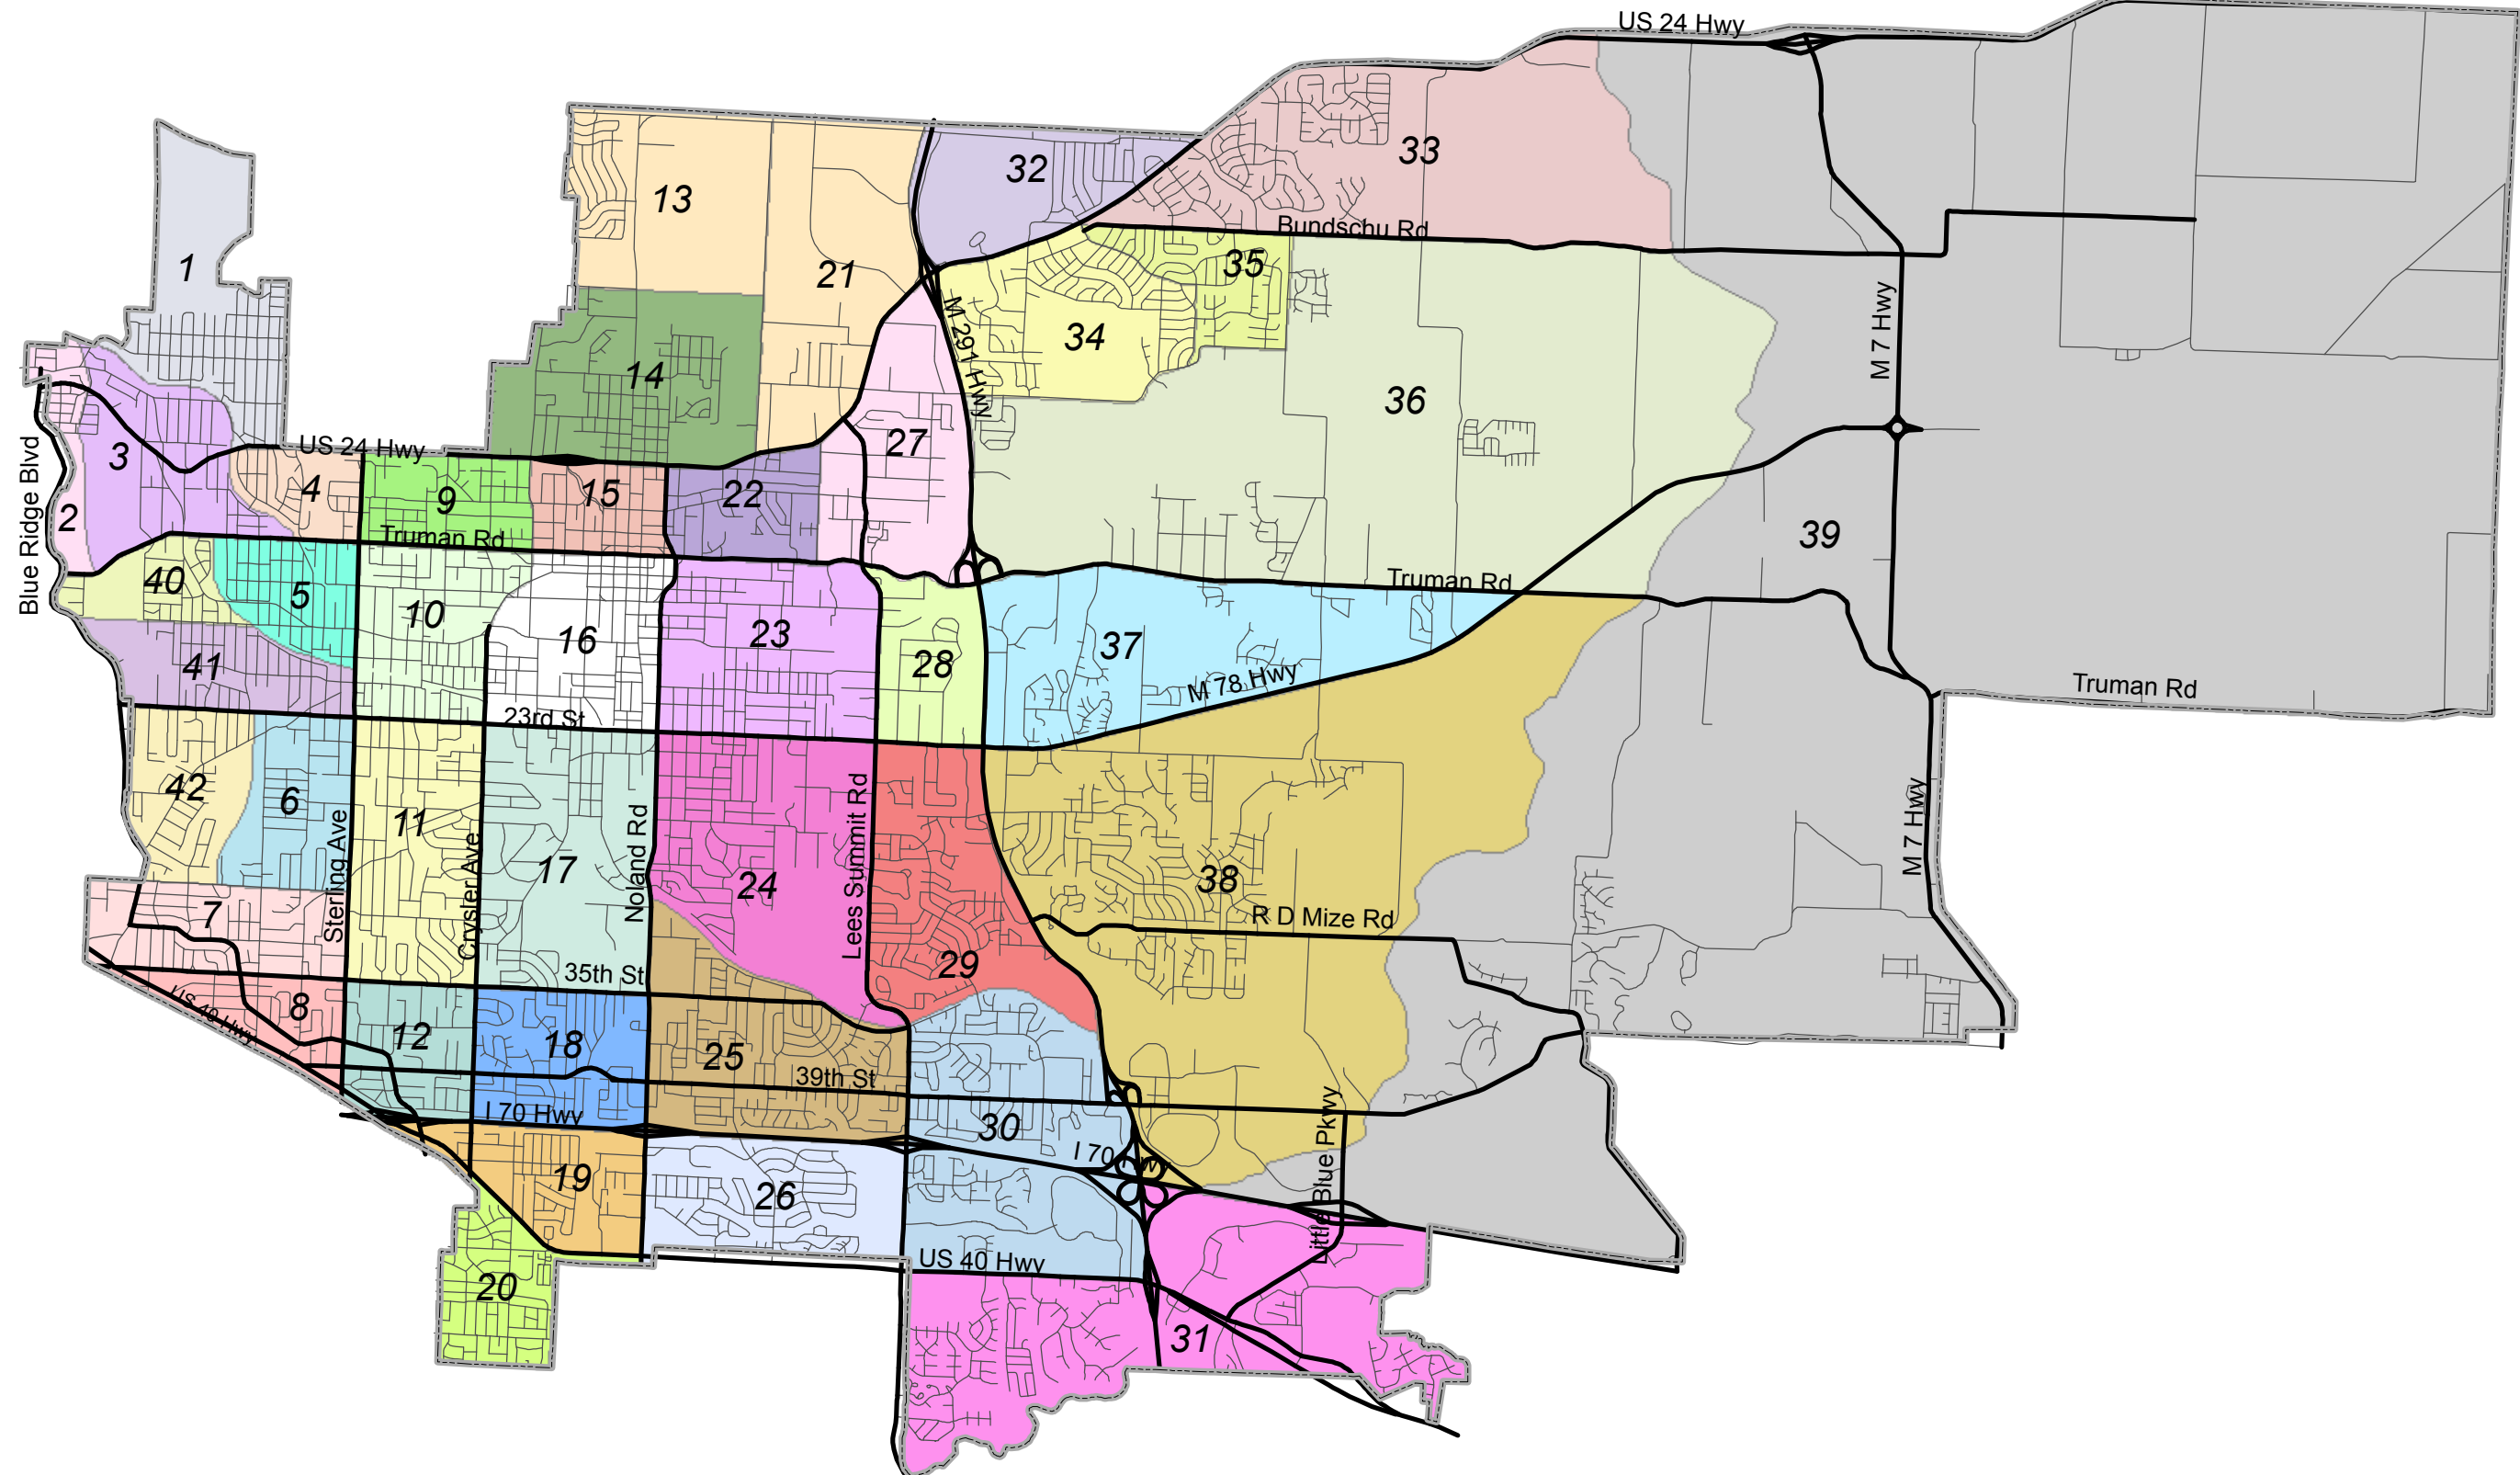

Independence Neighborhood Councils

- Legend**
- Neighborhood Councils**
- 1 Fairmount
 - 2 Harrison
 - 3 Mt. Washington
 - 4 Carlsle
 - 5 Bristol
 - 6 Rock Creek
 - 7 Rock Creek South
 - 8 Pitcher
 - 9 Bundschu
 - 10 Procter
 - 11 Three Trails
 - 12 South
 - 13 Kentucky Hills
 - 14 Ott-Christman
 - 15 McCoy
 - 16 Heart of Independence
 - 17 Santa Fe
 - 18 Luff
 - 19 South Crysler
 - 20 Chapel
 - 21 Mill Creek
 - 22 Town Hall
 - 23 Benton
 - 24 Hanthorn
 - 25 Sycamore
 - 26 Southern
 - 27 Valley View
 - 28 Queen City
 - 29 Glendale
 - 30 39th East
 - 31 Highland
 - 32 Farview
 - 33 Blue Village
 - 34 Randall
 - 35 Cler-mont
 - 36 Spring Branch
 - 37 Bridger
 - 38 Blackburn
 - 39 Rainbow
 - 40 Fairland Heights
 - 41 Hill Park
 - 42 Rockwood

1 inch equals 5,333 feet