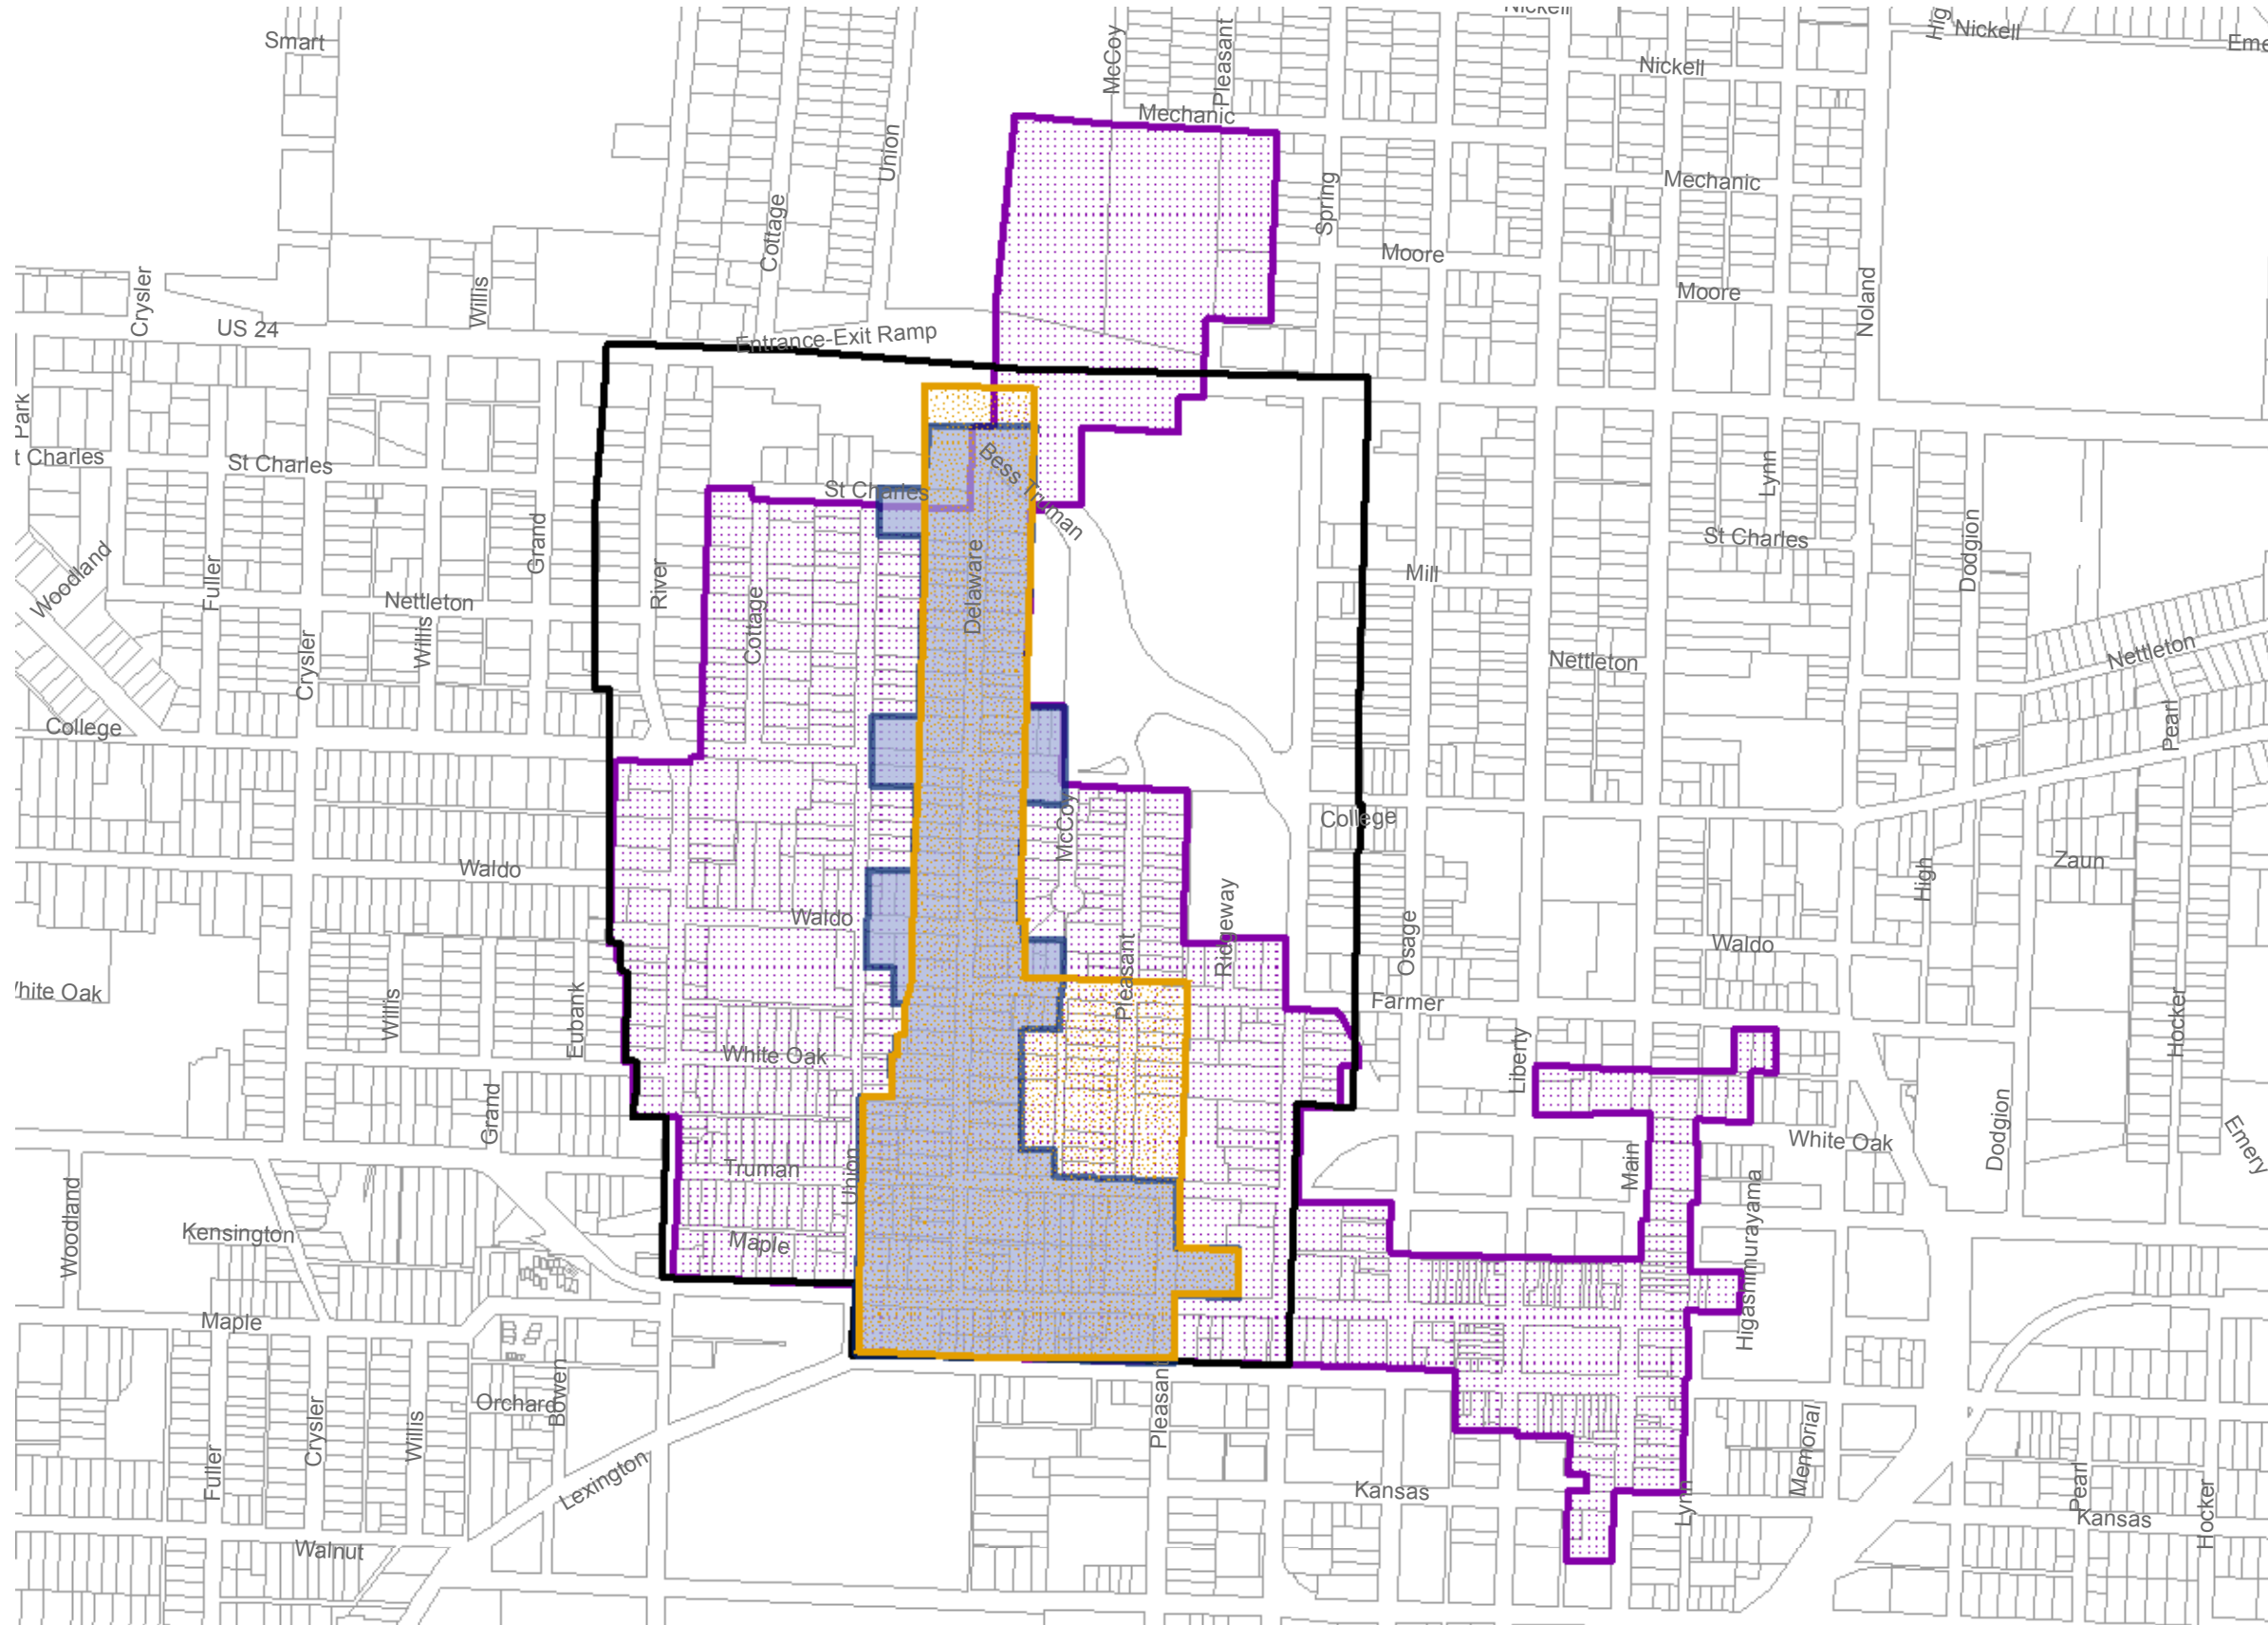

Historic Districts

Legend

-  Landmark District
-  Heritage District
-  Truman Neighborhood
-  Federal Historical District

DATE: 2007

Community Development Dept.
City of Independence, MO.
Geographic Information System, (G.I.S.)