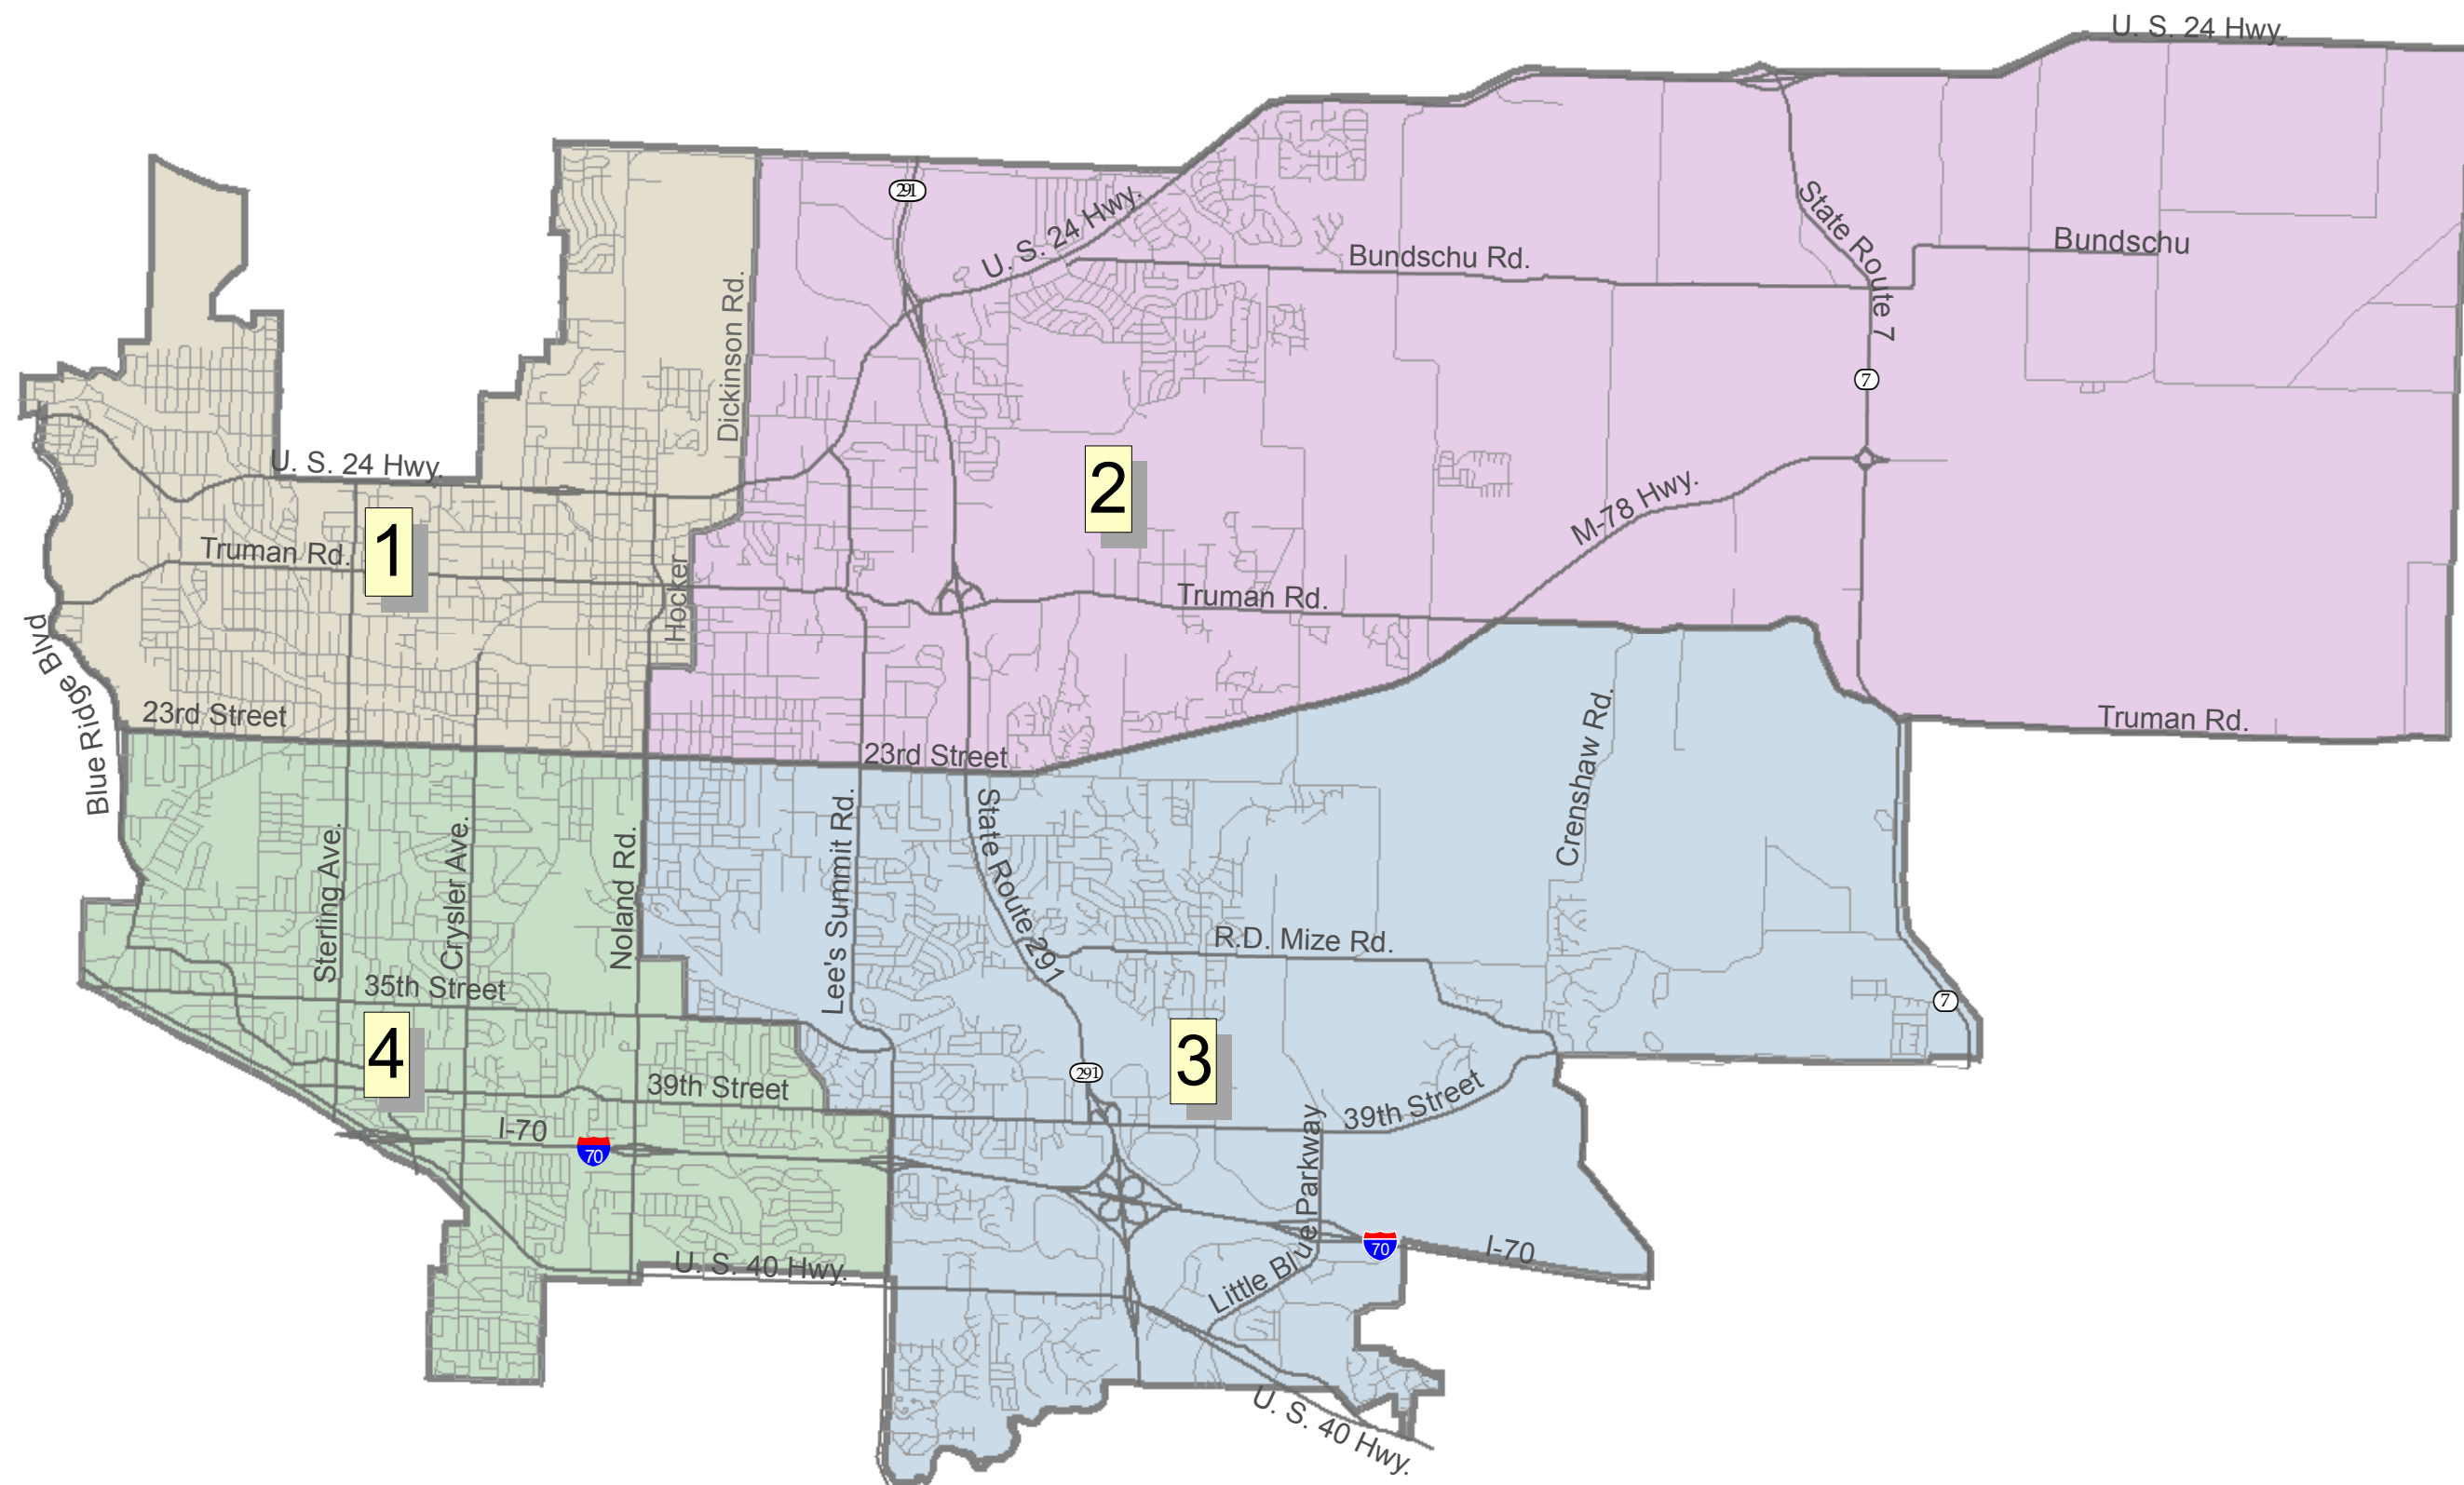

Council Districts

- Marcie Gragg - 1
- Will Swoffer - 2
- Renee Paluka - 3
- Jim Page - 4

Don Reimal, Mayor
 Lucy Young At-Large
 Jim Schultz At-Large

Adopted : September, 2002
 Date of Map: June, 2007